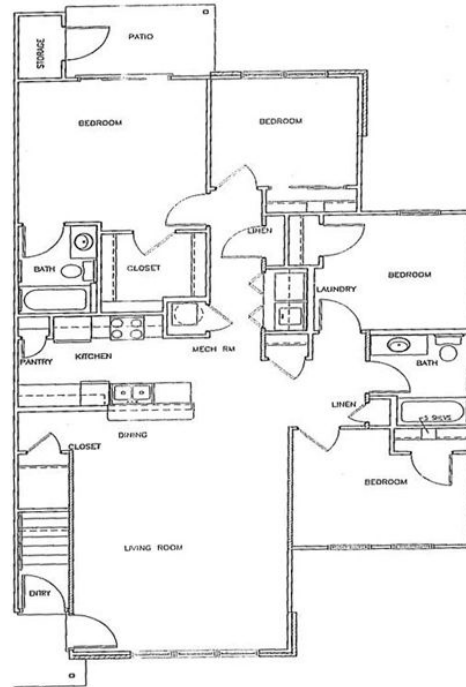

CHAPELGATE PARK APARTMENTS

FOUR BEDROOM

4 BEDROOM
1414 SQ. FT.

CHAPELGATEPARK.COM

3151 CHAPELGATE WAY
WEST LAFAYETTE, IN 47906

OFFICE HOURS - 9AM TO 5PM

PLEASE NOTE THAT RENTAL RATES, AVAILABILITY, DEPOSITS AND SPECIALS ARE SUBJECT TO CHANGE WITHOUT NOTICE AND ARE BASED ON AVAILABILITY. LEASE TERMS VARY AND MINIMUM LEASE TERMS AND OCCUPANCY GUIDELINES MAY APPLY. CONTACT LEASING OFFICE FOR DETAILS.