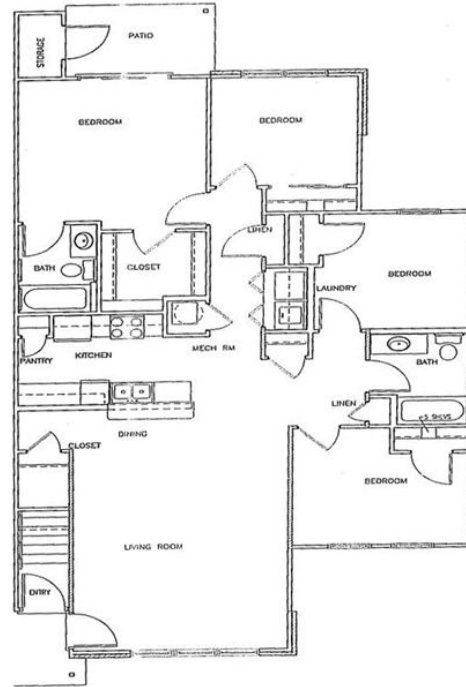

## FOUR BEDROOM

4 BEDROOM

1414 SQ. FT.

STARTING AT \$773

[CHAPELGATEPARK.COM](http://CHAPELGATEPARK.COM)

3151 CHAPELGATE WAY  
WEST LAFAYETTE, IN 47906

OFFICE HOURS - 9AM TO 5PM

PLEASE NOTE THAT RENTAL RATES, AVAILABILITY, DEPOSITS AND SPECIALS ARE SUBJECT TO CHANGE WITHOUT NOTICE AND ARE BASED ON AVAILABILITY. LEASE TERMS VARY AND MINIMUM LEASE TERMS AND OCCUPANCY GUIDELINES MAY APPLY. CONTACT LEASING OFFICE FOR DETAILS.