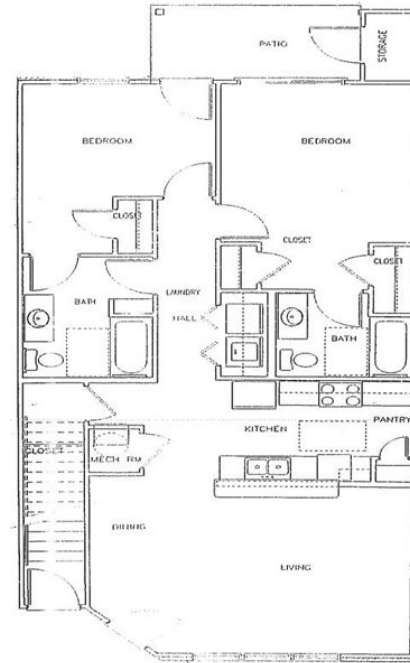

CHAPELGATE PARK APARTMENTS

TWO BEDROOM

2 BEDROOM
1128 SQ. FT.

CHAPELGATEPARK.COM

3151 CHAPELGATE WAY
WEST LAFAYETTE, IN 47906

OFFICE HOURS - 9AM TO 5PM

PLEASE NOTE THAT RENTAL RATES, AVAILABILITY, DEPOSITS AND SPECIALS ARE SUBJECT TO CHANGE WITHOUT NOTICE AND ARE BASED ON AVAILABILITY. LEASE TERMS VARY AND MINIMUM LEASE TERMS AND OCCUPANCY GUIDELINES MAY APPLY. CONTACT LEASING OFFICE FOR DETAILS.