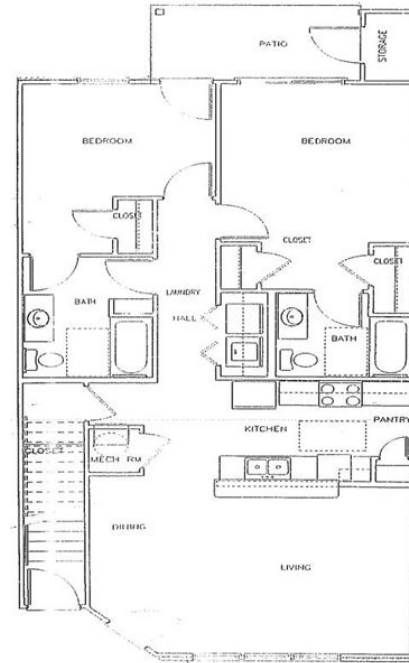

CHAPELGATE PARK APARTMENTS

TWO BEDROOM

2 BEDROOM
1128 SQ. FT.
STARTING AT \$333

CHAPELGATEPARK.COM

3151 CHAPELGATE WAY
WEST LAFAYETTE, IN 47906

OFFICE HOURS - 9AM TO 5PM

PLEASE NOTE THAT RENTAL RATES, AVAILABILITY, DEPOSITS AND SPECIALS ARE SUBJECT TO CHANGE WITHOUT NOTICE AND ARE BASED ON AVAILABILITY. LEASE TERMS VARY AND MINIMUM LEASE TERMS AND OCCUPANCY GUIDELINES MAY APPLY. CONTACT LEASING OFFICE FOR DETAILS.