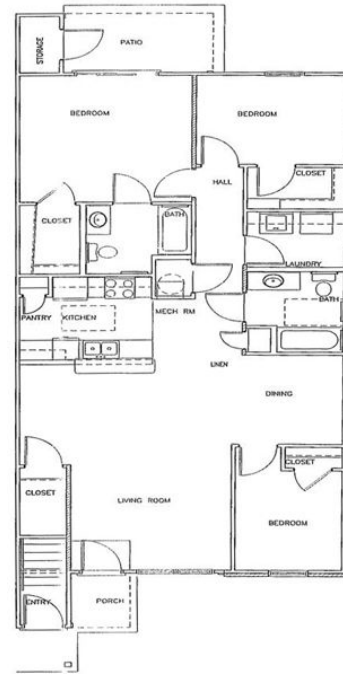

# CHAPELGATE PARK APARTMENTS

THREE BEDROOM

---

3 BEDROOM  
1258 SQ. FT.

[CHAPELGATEPARK.COM](http://CHAPELGATEPARK.COM)

3151 CHAPELGATE WAY  
WEST LAFAYETTE, IN 47906  
OFFICE HOURS - 9AM TO 5PM

---

PLEASE NOTE THAT RENTAL RATES, AVAILABILITY, DEPOSITS AND SPECIALS ARE SUBJECT TO CHANGE WITHOUT NOTICE AND ARE BASED ON AVAILABILITY. LEASE TERMS VARY AND MINIMUM LEASE TERMS AND OCCUPANCY GUIDELINES MAY APPLY. CONTACT LEASING OFFICE FOR DETAILS.