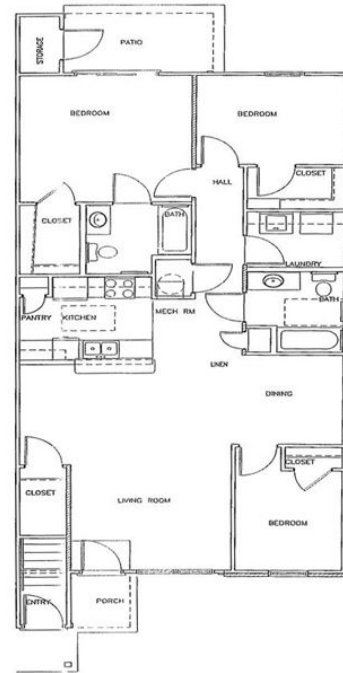

CHAPELGATE PARK APARTMENTS

THREE BEDROOM

3 BEDROOM
1258 SQ. FT.
STARTING AT \$377

CHAPELGATEPARK.COM

3151 CHAPELGATE WAY
WEST LAFAYETTE, IN 47906
OFFICE HOURS - 9AM TO 5PM

PLEASE NOTE THAT RENTAL RATES, AVAILABILITY, DEPOSITS AND SPECIALS ARE SUBJECT TO CHANGE WITHOUT NOTICE AND ARE BASED ON AVAILABILITY. LEASE TERMS VARY AND MINIMUM LEASE TERMS AND OCCUPANCY GUIDELINES MAY APPLY. CONTACT LEASING OFFICE FOR DETAILS.