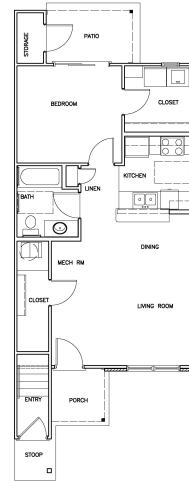

# CHAPELGATE PARK APARTMENTS

ONE BEDROOM

---

1 BEDROOM  
717 SQ. FT.

[CHAPELGATEPARK.COM](http://CHAPELGATEPARK.COM)

717 SQUARE FEET

3151 CHAPELGATE WAY  
WEST LAFAYETTE, IN 47906

OFFICE HOURS - 9AM TO 5PM